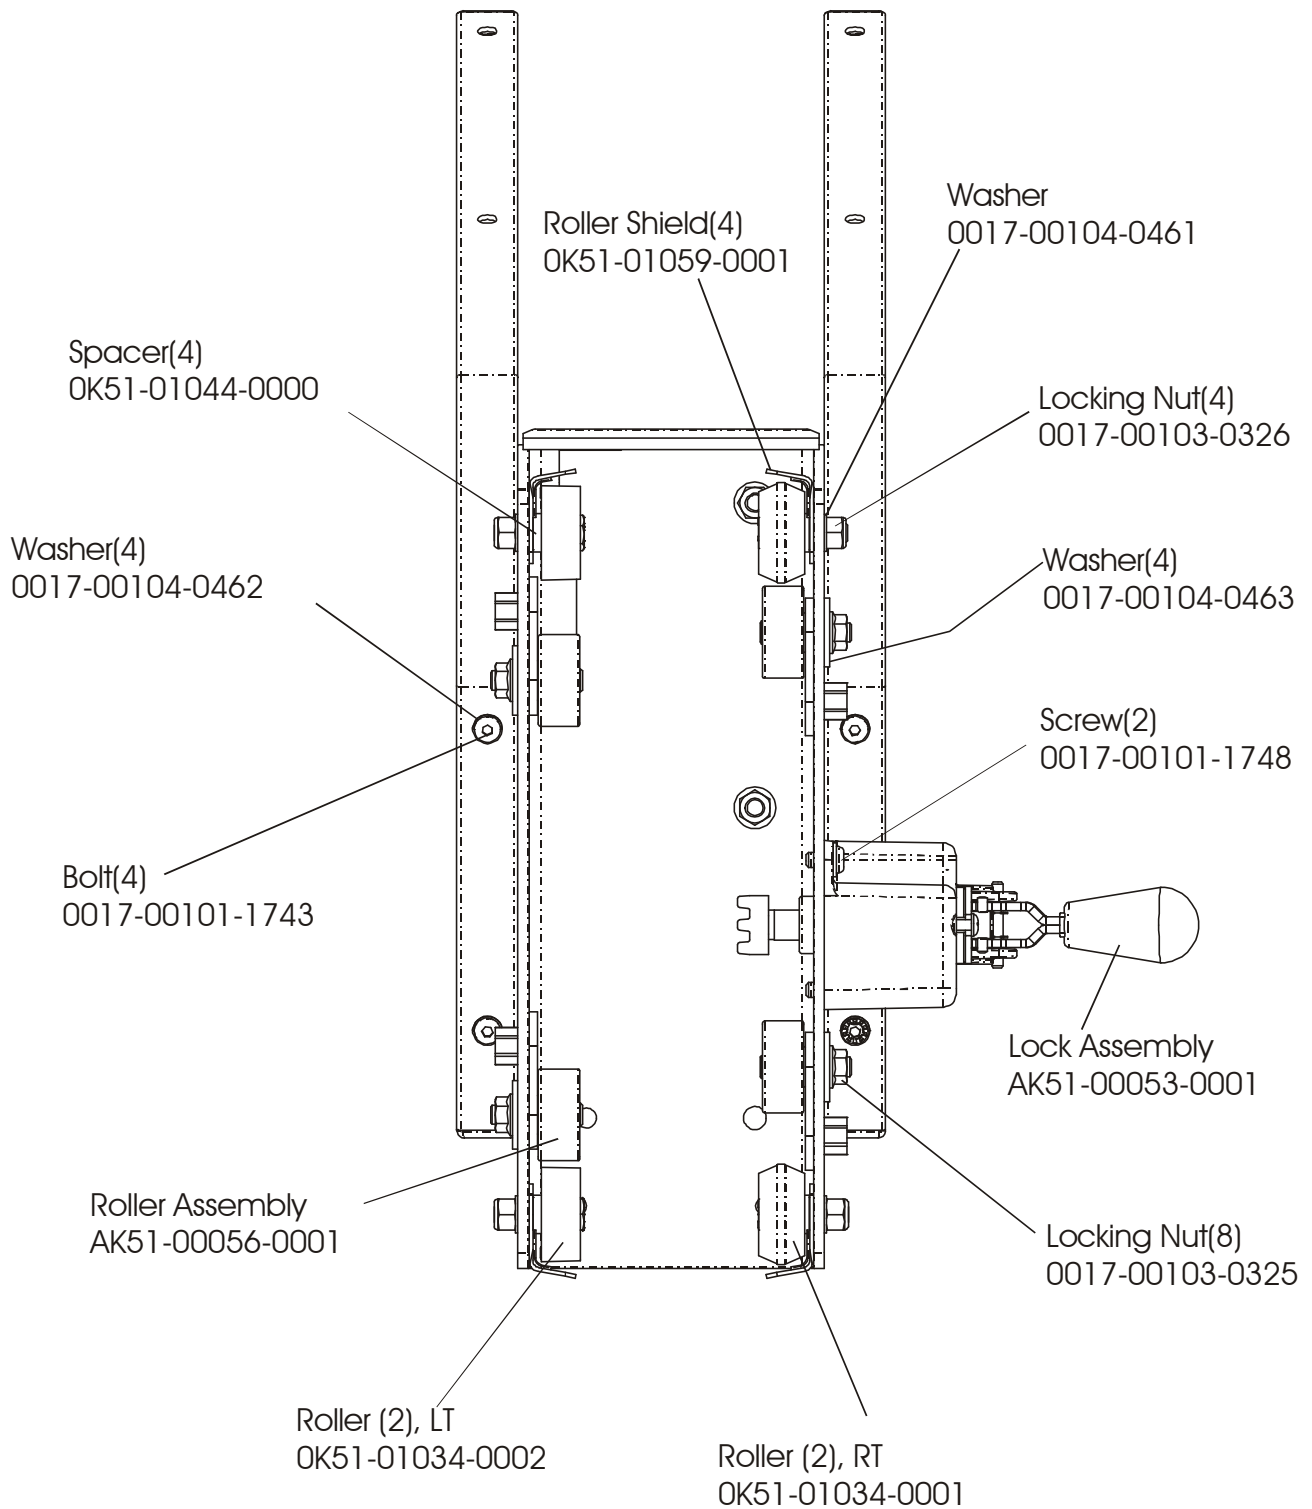

ARCTIC SILVER 95REZ
Seat Assembly - Bottom

95REZ-0100-01
S/N CZR100000 and UP