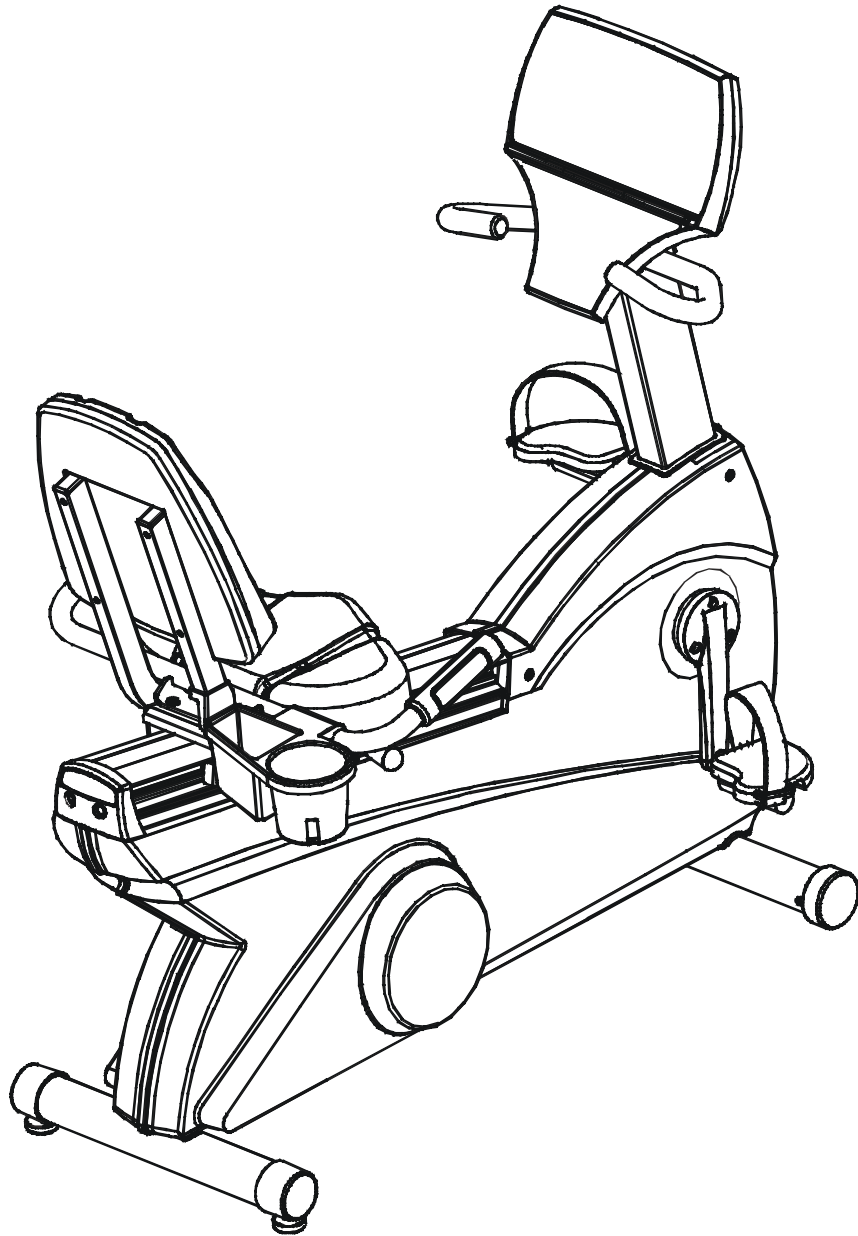

Life Fitness

Arctic Silver 95REZ Recumbent Bike

Customer Support Services
PARTS MANUAL rev. 08/10/05

ARCTIC SILVER 95REZ
REFERENCES

95REZ-0100-01
S/N CZR100000 and UP

POWER OPTION KIT 120V	GK39-00002-0002
POWER OPTION KIT 240/50 UK	GK39-00002-0004
POWER OPTION KIT 240V AUSTRALIA	GK39-00002-0005
POWER OPTION KIT 230/50 CON	GK39-00002-0006
HARDWARE BAG	GK39-00002-0008
TOUCH UP PAINT: SPRAY CAN .5 OZ BOTTLE W/APPLICATOR .33 OZ PEN	0017-00008-0204 0017-00008-0205 0017-00008-0206
SERVICE MANUAL	M051-00K39-A012

	Page
Console Components.....	4
Entertainment TV Console	5
Connector Bracket Ak32-00156-0000	6
Entertainment Mounting Bracket.....	7
Console Support Assembly.....	8
Shrouds, End Cap, Crankarms and Pedals	9
Belts and 6v Battery.....	10
Resistor Assembly	11
Power Control Board.....	12
Alternator w/Pulley Assembly.....	13
Crankshaft and Bearing Assembly.....	14
Intermediate Shaft and Bearing Assembly	15
Idler Bracket Assembly	16
Seat Assembly	17
Seat Assembly - Bottom.....	18
Seat Frame Assembly.....	19
Seat Pads and Accessory Tray.....	20
Extrusion Assembly.....	21
Seat Locking Assembly.....	22
Wheel and Leveler	23
Cables.....	24