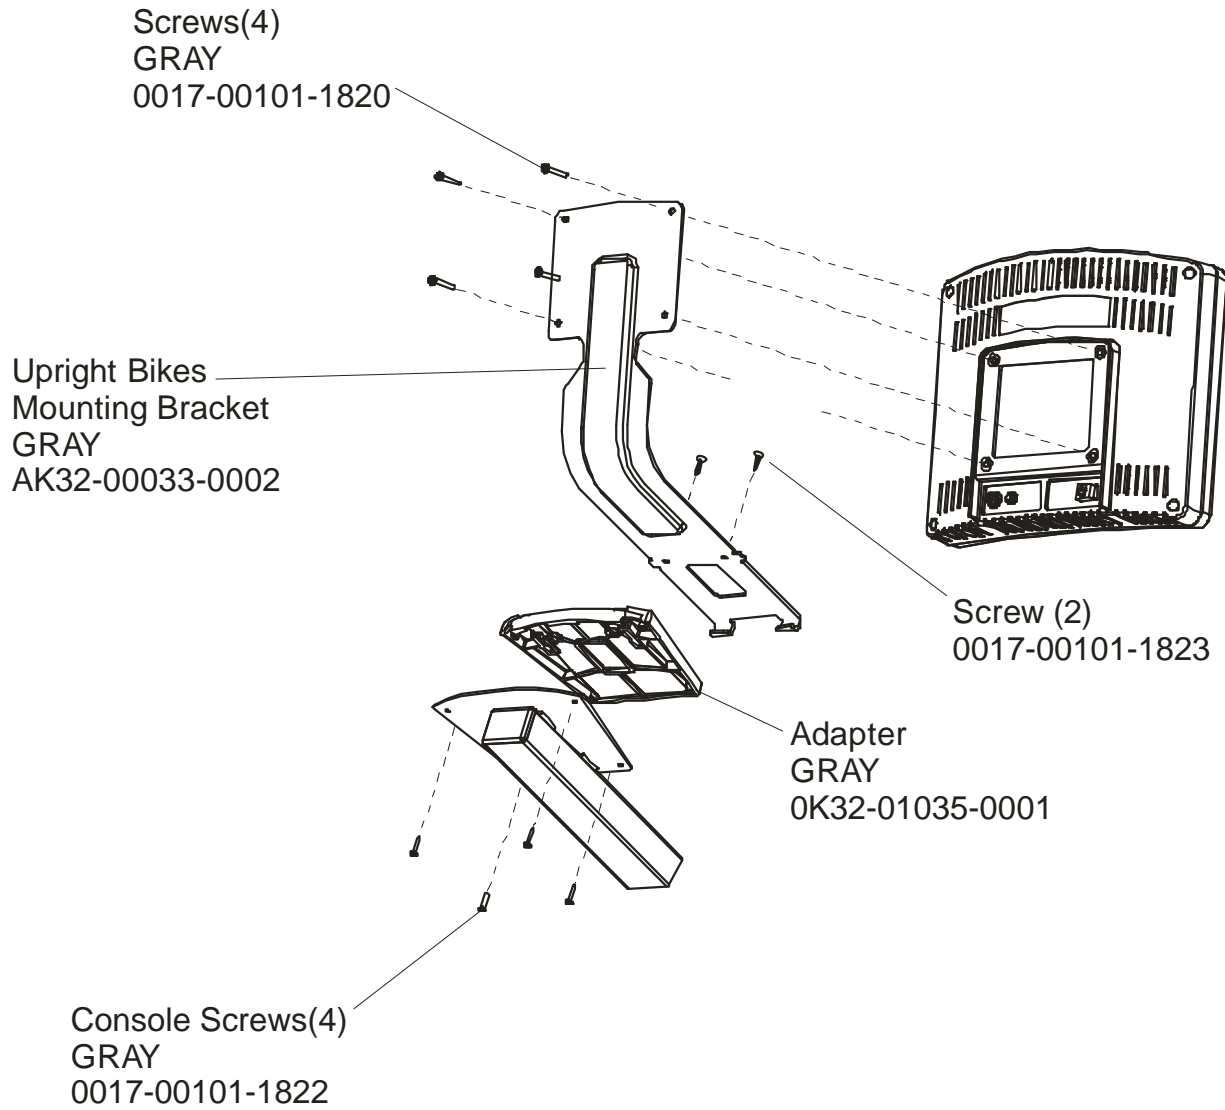

ARCTIC SILVER 95REZ
Entertainment Mounting Bracket

95REZ-0000-01
S/N CZR100000 and UP