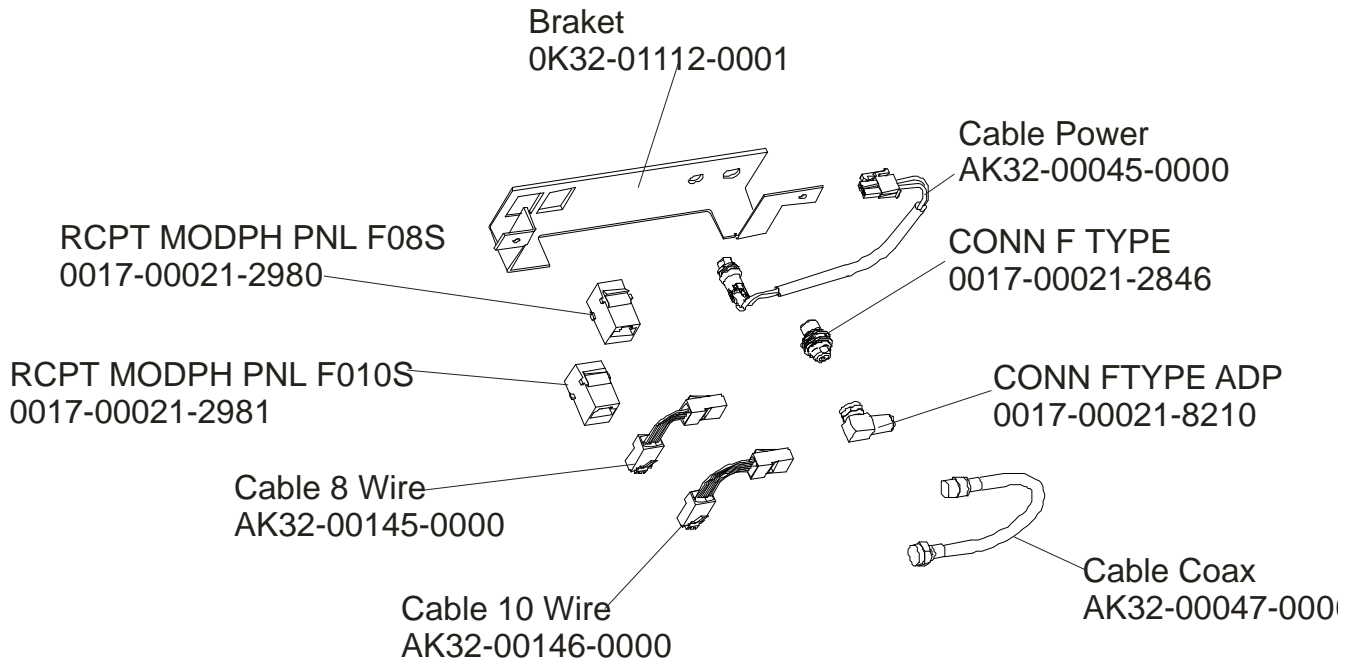

	Page
Console Components.....	4
Entertainment TV Console	5
Connector Bracket Ak32-00156-0000	6
Entertainment Mounting Bracket.....	7
Console Support Assembly.....	8
Shrouds, End Cap, Crankarms and Pedals	9
Belts and 6v Battery.....	10
Resistor Assembly	11
Power Control Board.....	12
Alternator w/Pulley Assembly.....	13
Crankshaft and Bearing Assembly.....	14
Intermediate Shaft and Bearing Assembly	15
Idler Bracket Assembly	16
Seat Assembly	17
Seat Assembly - Bottom.....	18
Seat Frame Assembly.....	19
Seat Pads and Accessory Tray.....	20
Extrusion Assembly.....	21
Seat Locking Assembly.....	22
Wheel and Leveler	23
Cables.....	24

ARCTIC SILVER 95REZ

Console Components

95REZ-0100-01
S/N CZR100000 and UP

Part Number	. Console Assembly	Part Number	Bezel/Switch W/Overlay Assy
AK39-00106-0001	CONS-ASSY: 95CEZ; ENG	AK63-00250-0001	BZL/SW W/OVERLAY ASSY: MFG; 95CEZ/95REZ ENG
AK39-00106-0002	CONS-ASSY; 95CEZ; EUR		
AK39-00106-0003	CONS-ASSY; 95CEZ; GER	AK63-00250-0003	BZL/SW W/OVERLAY ASSY: 95CEZ/95REZ GER
AK39-00106-0004	CONS-ASSY; 95CEZ; SPN	AK63-00250-0004	BZL/SW W/OVERLAY ASSY: 95CEZ/95REZ SPN
AK39-00106-0006	CONS-ASSY; 95CEZ; JAP	AK63-00250-0006	BZL/SW W/OVERLAY ASSY: 95CEZ/95REZ JAP
AK39-00106-0007	CONS-ASSY; 95CEZ; FRN	AK63-00250-0007	BZL/SW W/OVERLAY ASSY: 95CEZ/95REZ FRN
AK39-00106-0008	CONS-ASSY; 95CEZ; ITL	AK63-00250-0008	BZL/SW W/OVERLAY ASSY: 95CEZ/95REZ ITL
AK39-00106-0009	CONS-ASSY; 95CEZ; DUT	AK63-00250-0009	BZL/SW W/OVERLAY ASSY: 95CEZ/95REZ DUT
AK39-00106-0010	CONS-ASSY; 95CEZ; POR	AK63-00250-0010	BZL/SW W/OVERLAY ASSY;; 95CEZ/95REZ POR
AK39-00106-0014	CONS-ASSY; 95CEZ; TUR		

ARCTIC SILVER 95REZ
Entertainment TV Console

95REZ-0000-01
S/N CZR100000 and UP

ARCTIC SILVER 9RCEZ
Connector Bracket AK32-00156-0000

95REZ-0000-01
S/N CZR100000 and UP

ARCTIC SILVER 95REZ
Entertainment Mounting Bracket