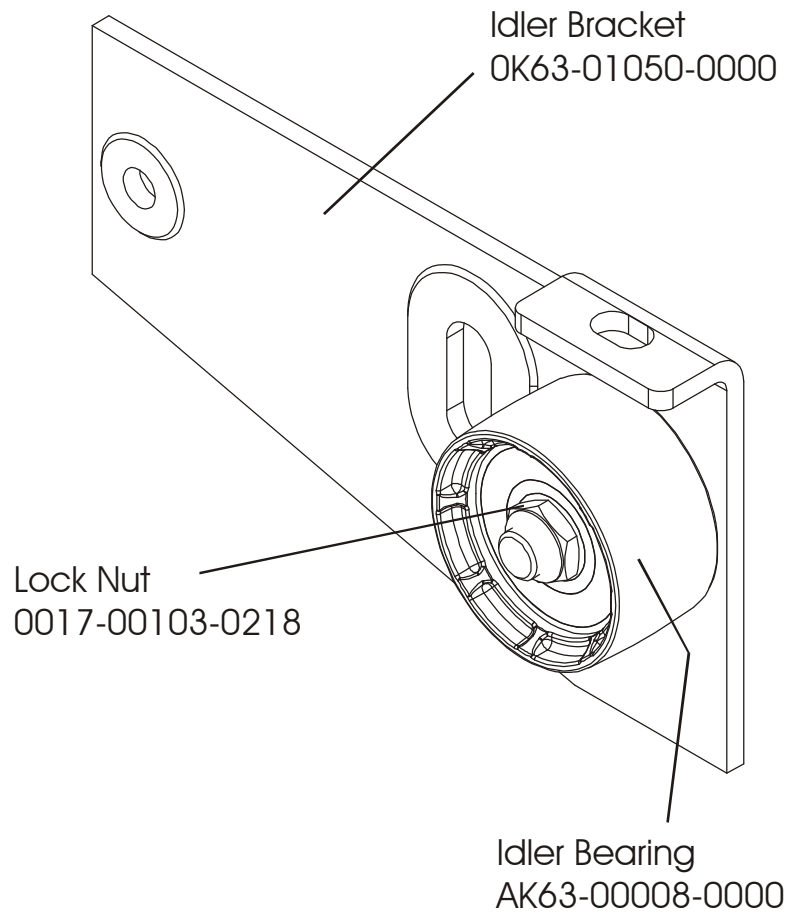

95REZ-0100-01
S/N CZR100000 and UP

Kit Number – GK63-00002-0006

ARCTIC SILVER 95REZ
Intermediate Shaft and Bearing Assembly

95REZ-0100-01
S/N CZR100000 and UP

Kit Number – GK63-00002-0007

Idler Bracket Assembly – AK63-00021-0000