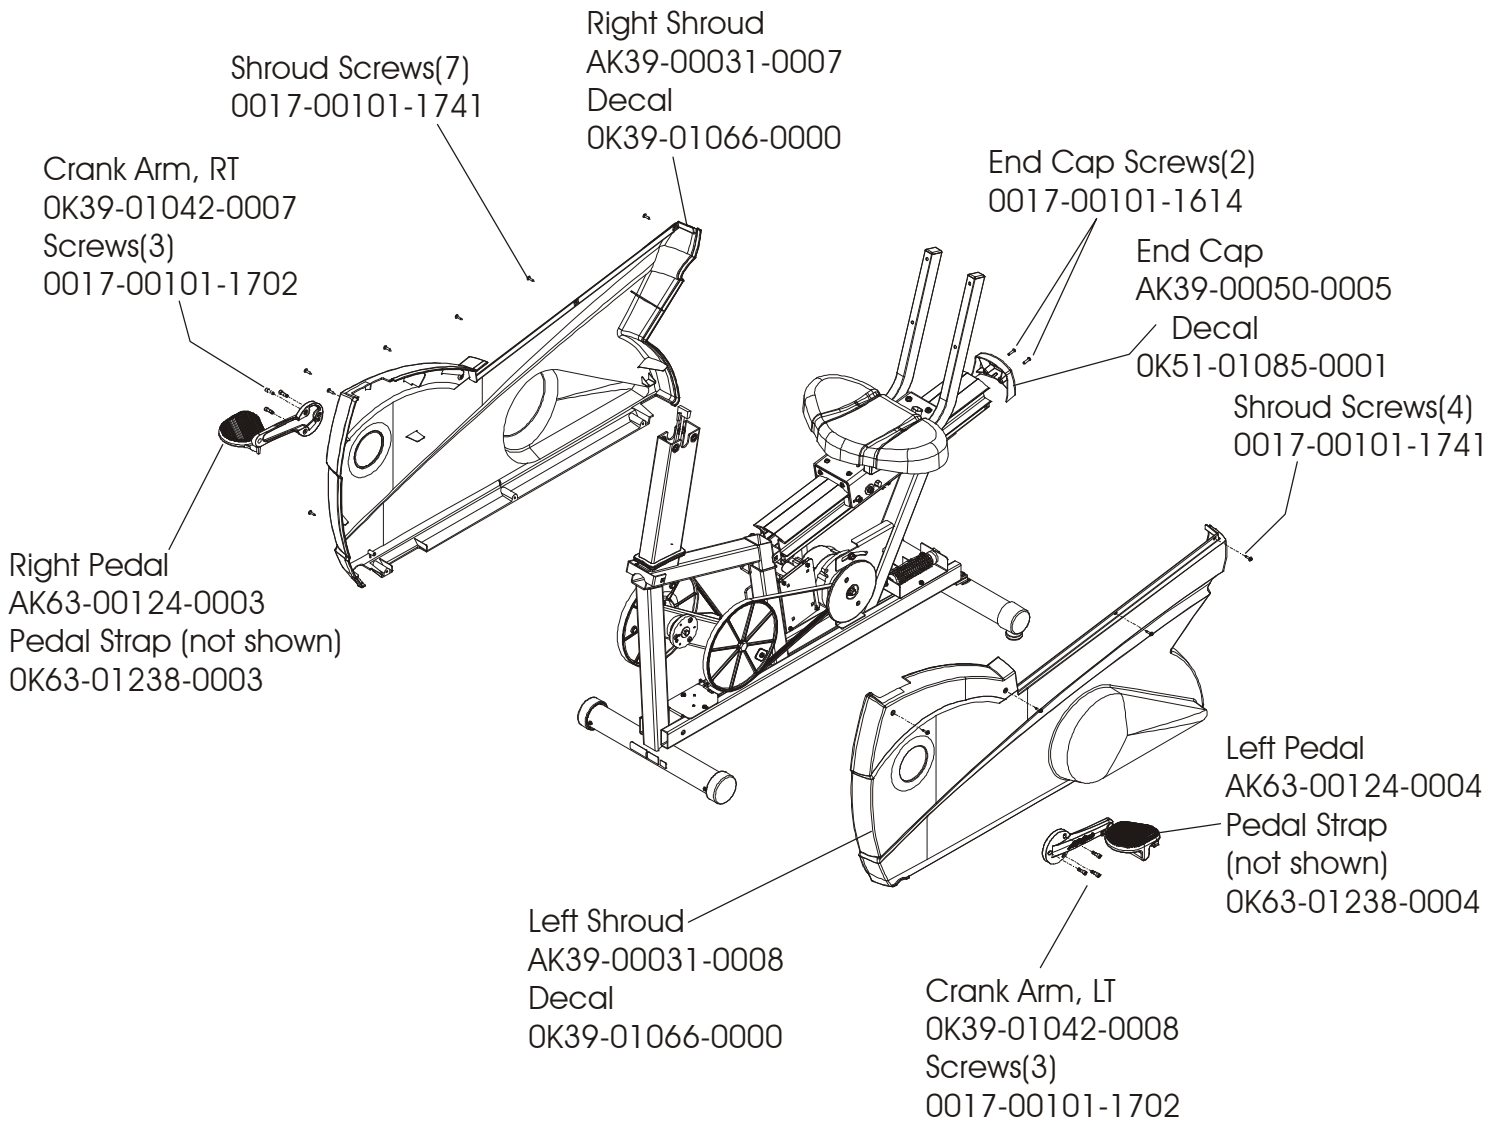

ARCTIC SILVER 95REZ
Shrouds, End cap and Pedals

95REZ-0100-01
S/N CZR100000 and UP