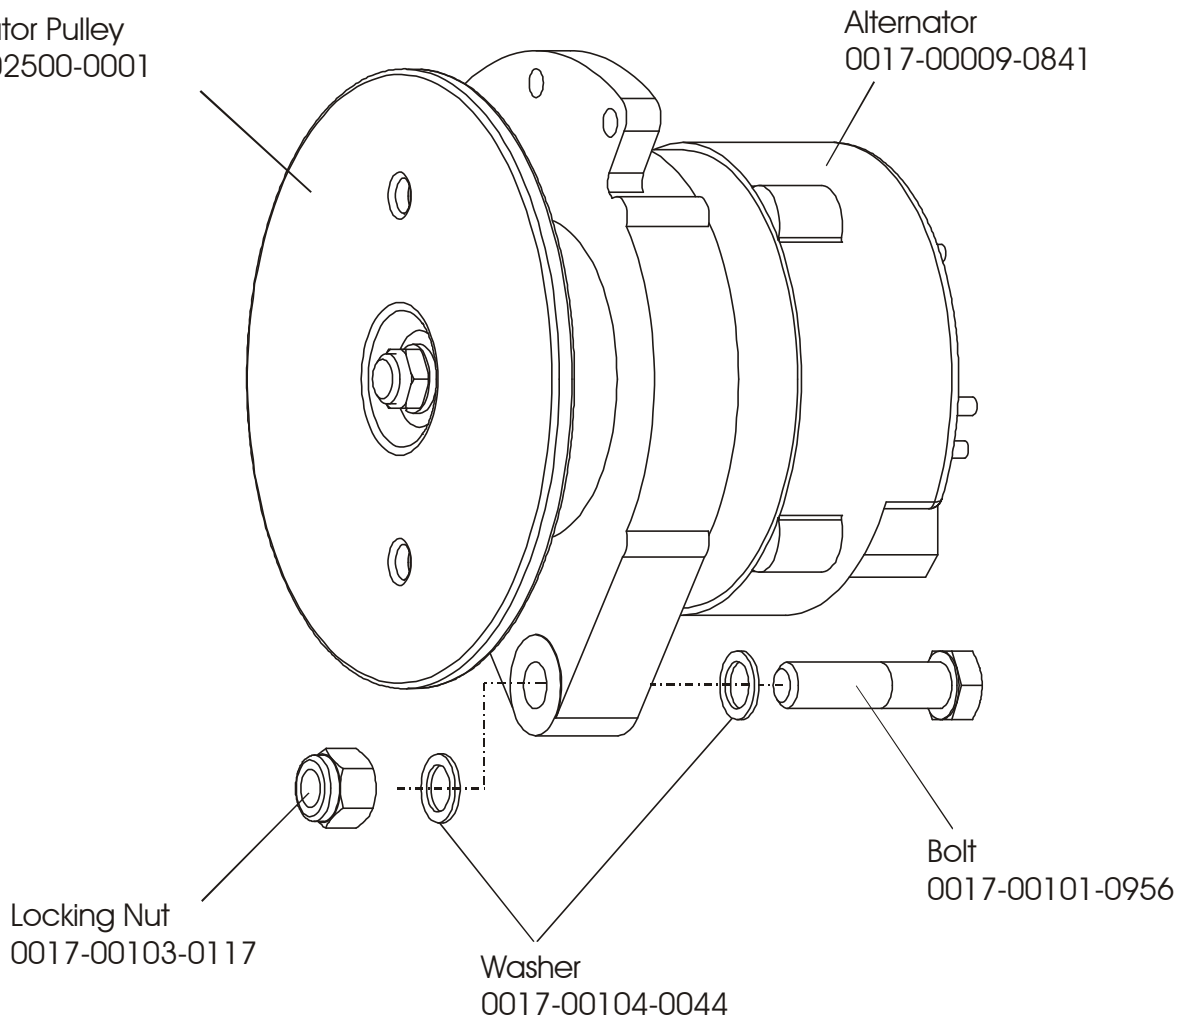

ARCTIC SILVER 95REZ
Alternator w/Pulley Assembly

95REZ-0100-01
S/N CZR100000 and UP

Assembly Number – AK63-00093-0000

Alternator Pulley
0K61-02500-0001

Alternator
0017-00009-0841

ARCTIC SILVER 95REZ
Crankshaft and Bearing Assembly