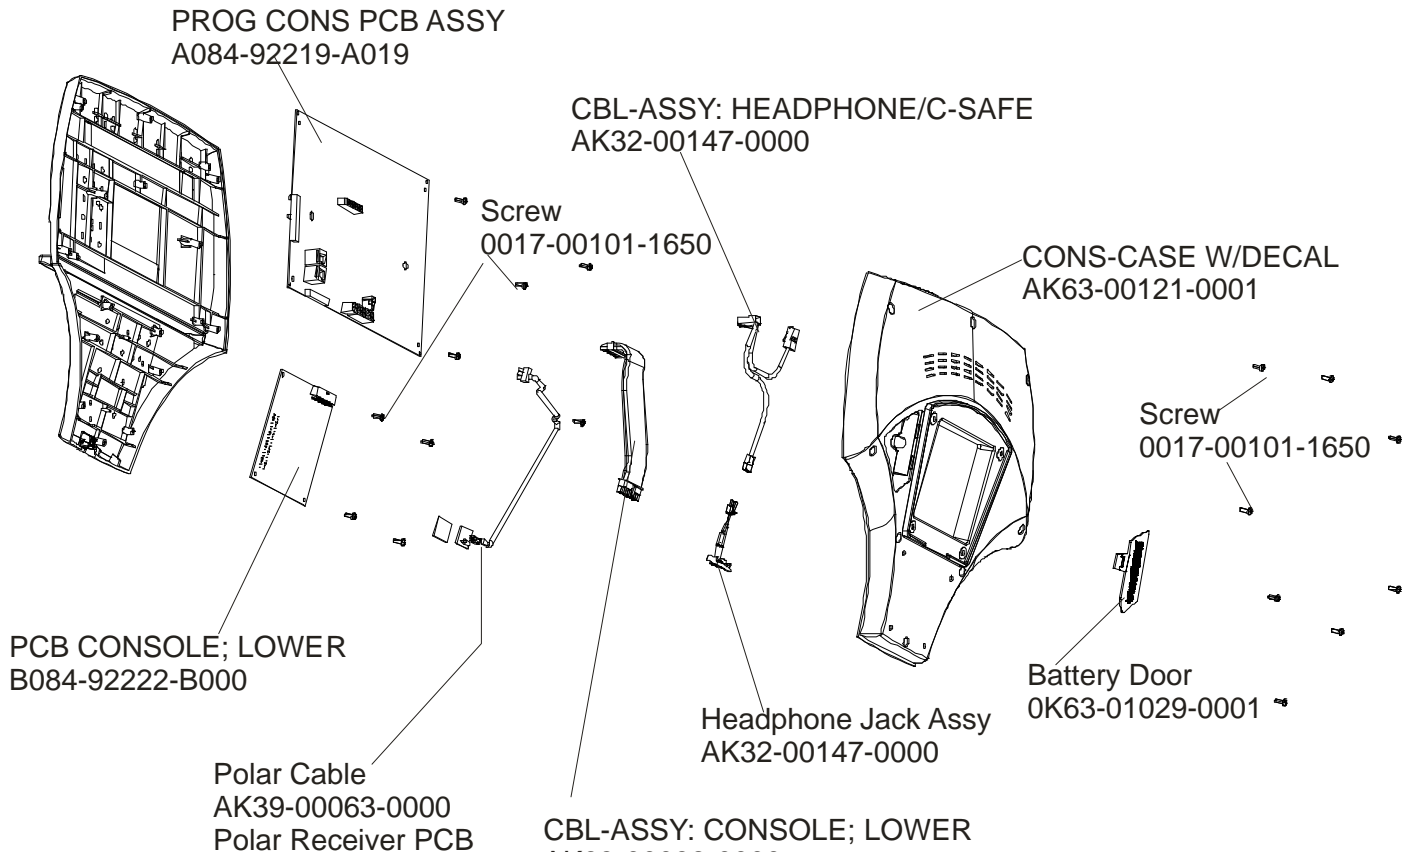

ARCTIC SILVER 95REZ

Console Components

95REZ-0100-01
S/N CZR100000 and UP

Part Number	. Console Assembly	Part Number	Bezel/Switch W/Overlay Assy
AK39-00106-0001	CONS-ASSY: 95CEZ; ENG	AK63-00250-0001	BZL/SW W/OVERLAY ASSY: MFG; 95CEZ/95REZ ENG
AK39-00106-0002	CONS-ASSY; 95CEZ; EUR		
AK39-00106-0003	CONS-ASSY; 95CEZ; GER	AK63-00250-0003	BZL/SW W/OVERLAY ASSY: 95CEZ/95REZ GER
AK39-00106-0004	CONS-ASSY; 95CEZ; SPN	AK63-00250-0004	BZL/SW W/OVERLAY ASSY: 95CEZ/95REZ SPN
AK39-00106-0006	CONS-ASSY; 95CEZ; JAP	AK63-00250-0006	BZL/SW W/OVERLAY ASSY: 95CEZ/95REZ JAP
AK39-00106-0007	CONS-ASSY; 95CEZ; FRN	AK63-00250-0007	BZL/SW W/OVERLAY ASSY: 95CEZ/95REZ FRN
AK39-00106-0008	CONS-ASSY; 95CEZ; ITL	AK63-00250-0008	BZL/SW W/OVERLAY ASSY: 95CEZ/95REZ ITL
AK39-00106-0009	CONS-ASSY; 95CEZ; DUT	AK63-00250-0009	BZL/SW W/OVERLAY ASSY: 95CEZ/95REZ DUT
AK39-00106-0010	CONS-ASSY; 95CEZ; POR	AK63-00250-0010	BZL/SW W/OVERLAY ASSY;; 95CEZ/95REZ POR
AK39-00106-0014	CONS-ASSY; 95CEZ; TUR