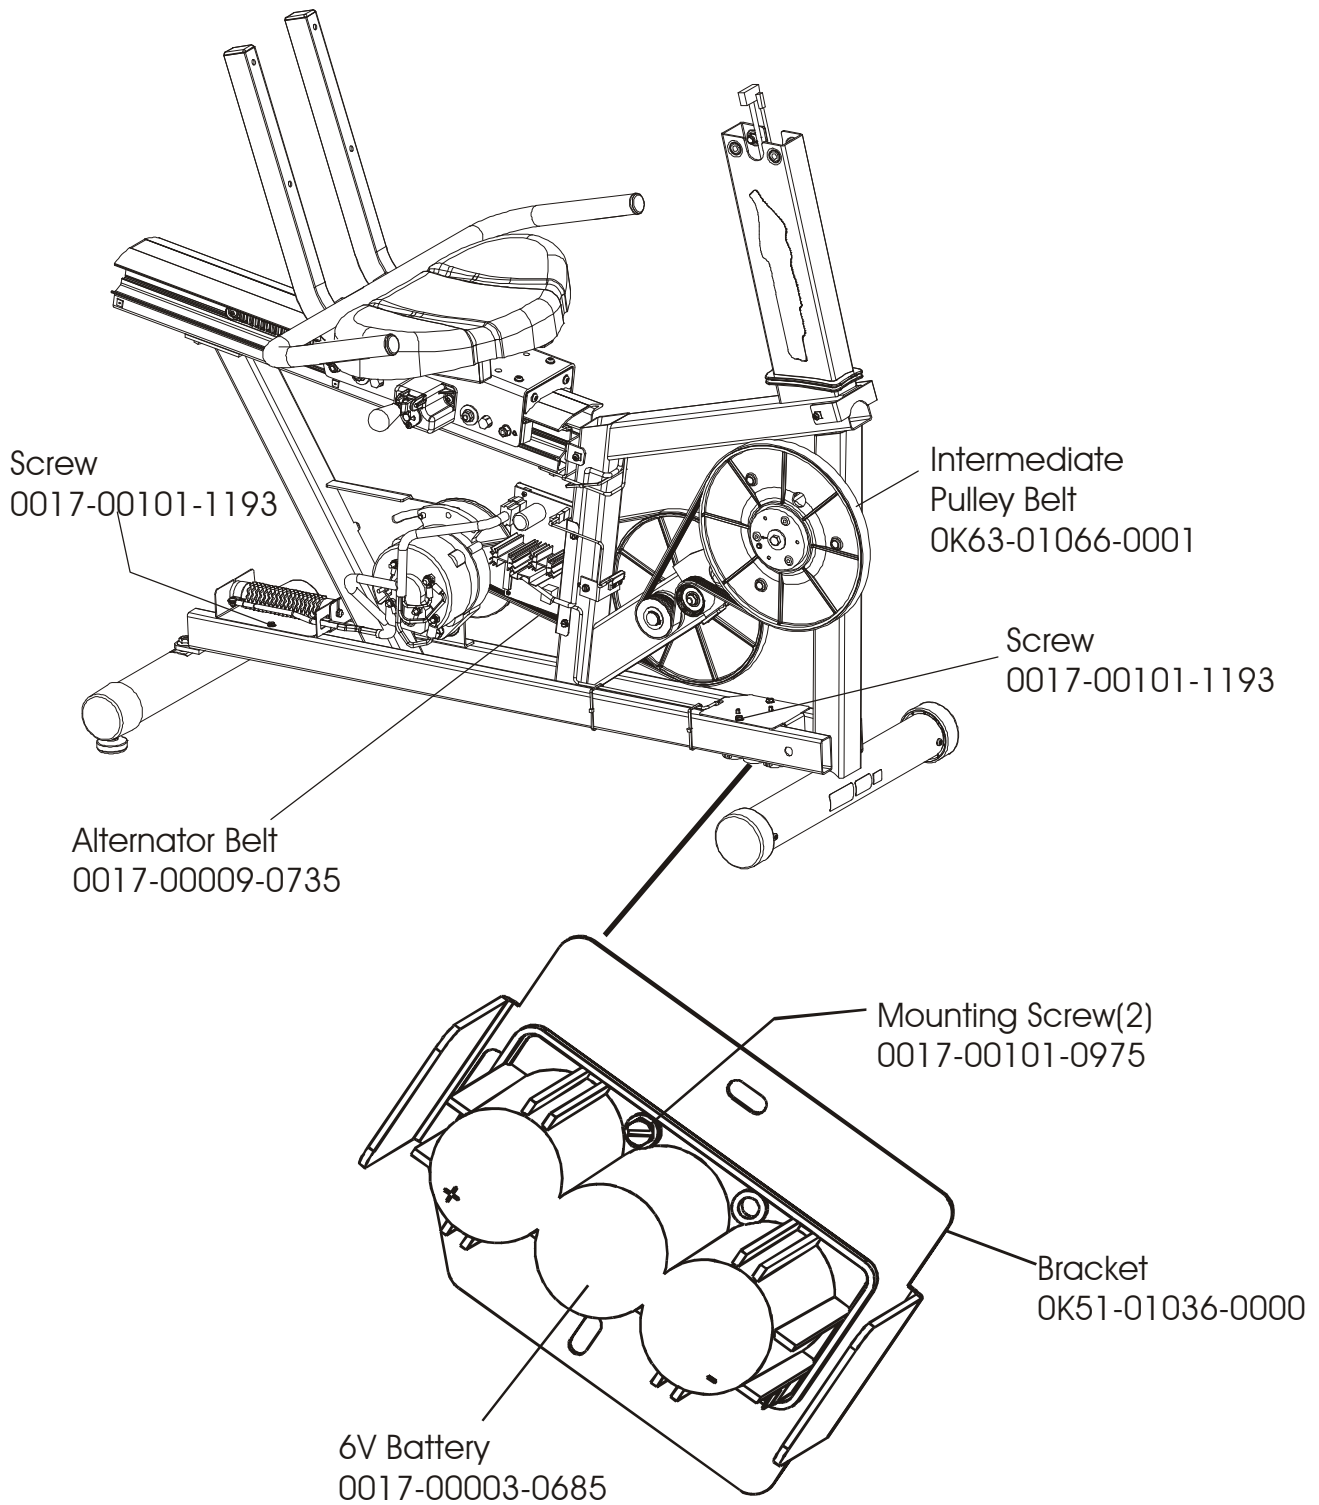

ARCTIC SILVER 95REZ
Belts and 6V Battery

95REZ-0100-01
S/N CZR100000 and UP