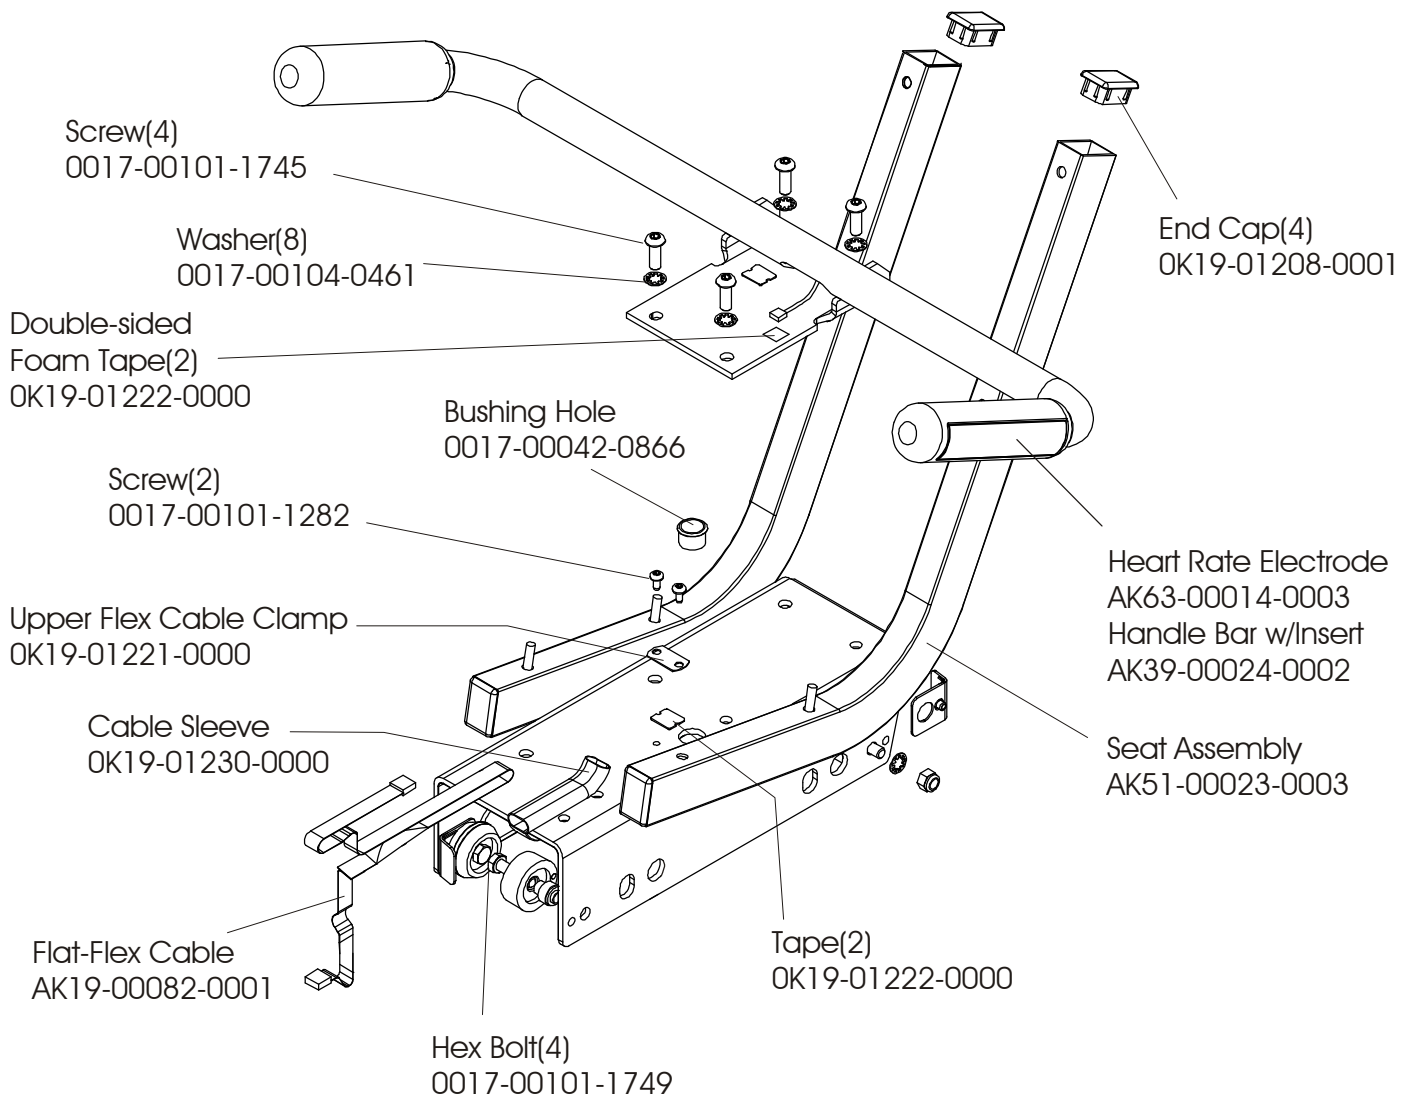

ARCTIC SILVER 95REZ
Seat Assembly

95REZ-0100-01
S/N CZR10000 and UP