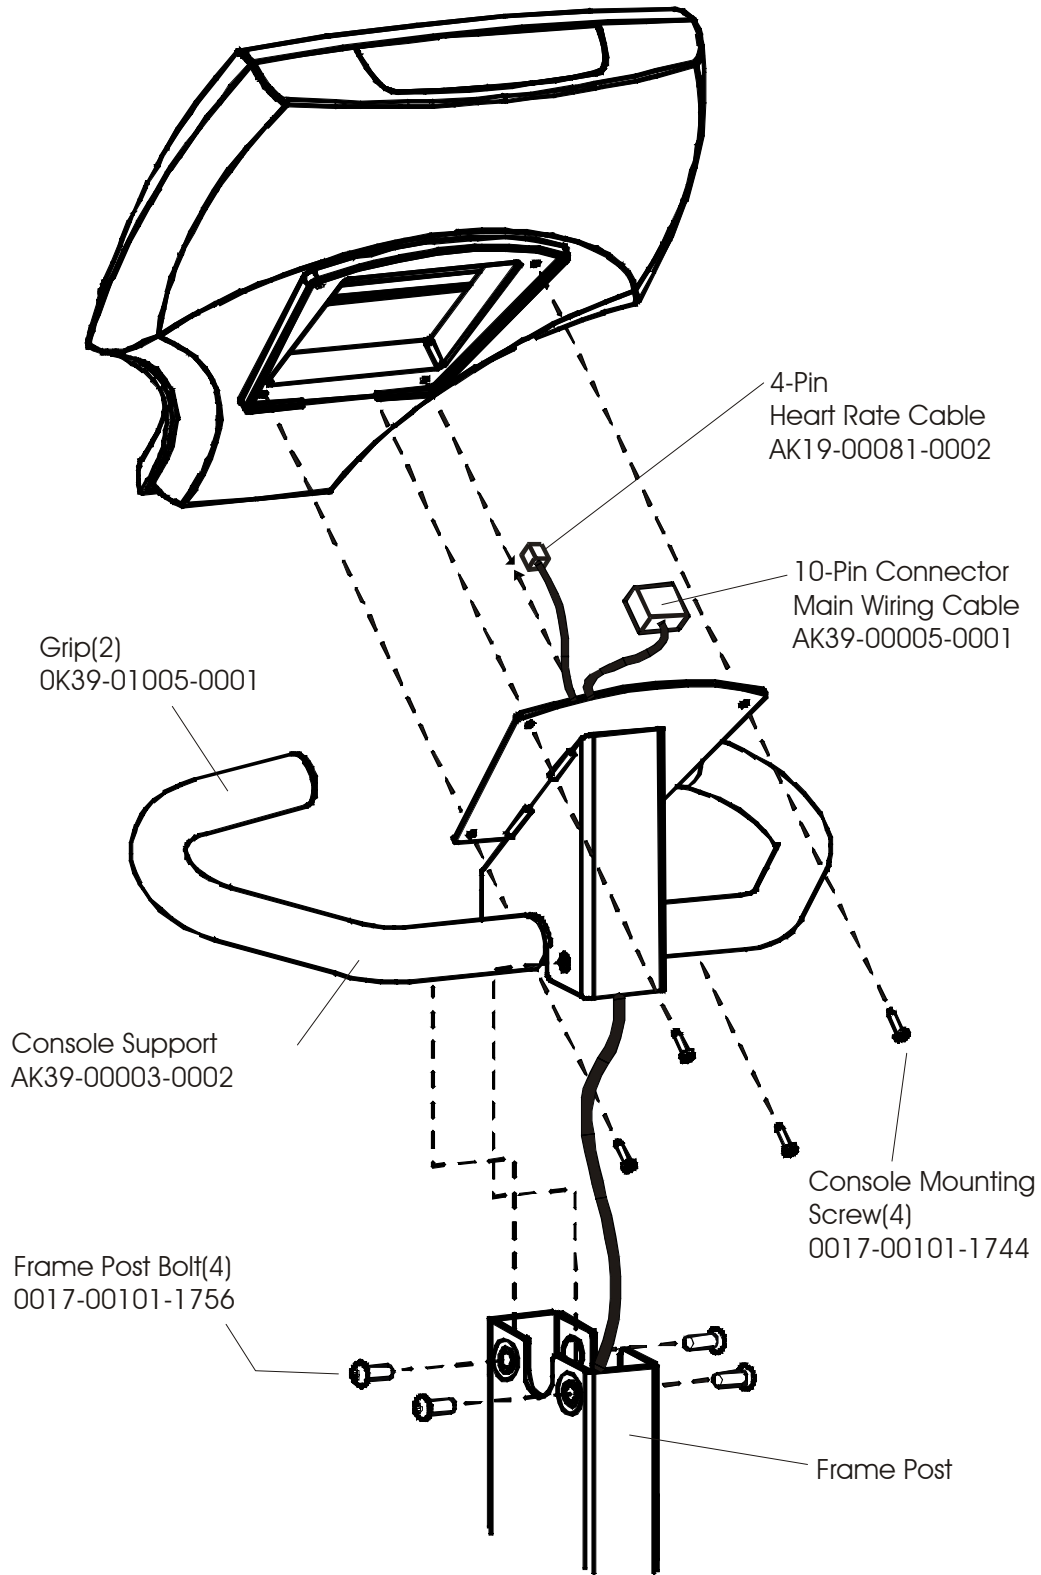

ARCTIC SILVER 95REZ
Console Support Assembly

95REZ-0100-01
S/N CZR100000 and UP