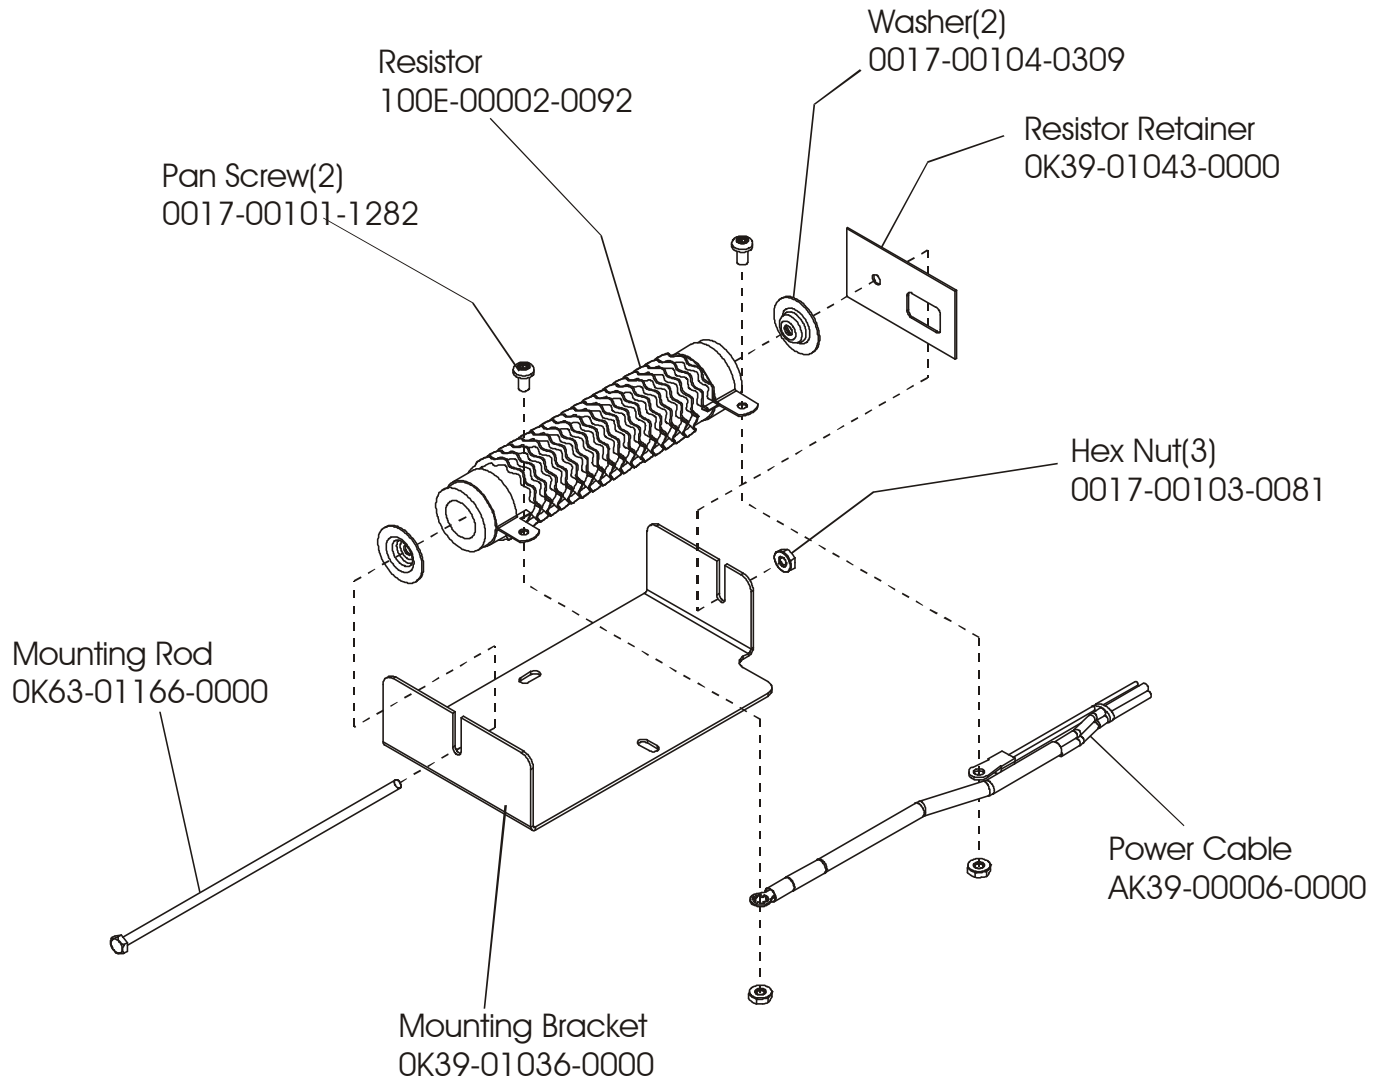

ARCTIC SILVER 95REZ
Resistor Assembly – AK39-00020-0001

95REZ-0100-01
S/N CZR100000 and UP