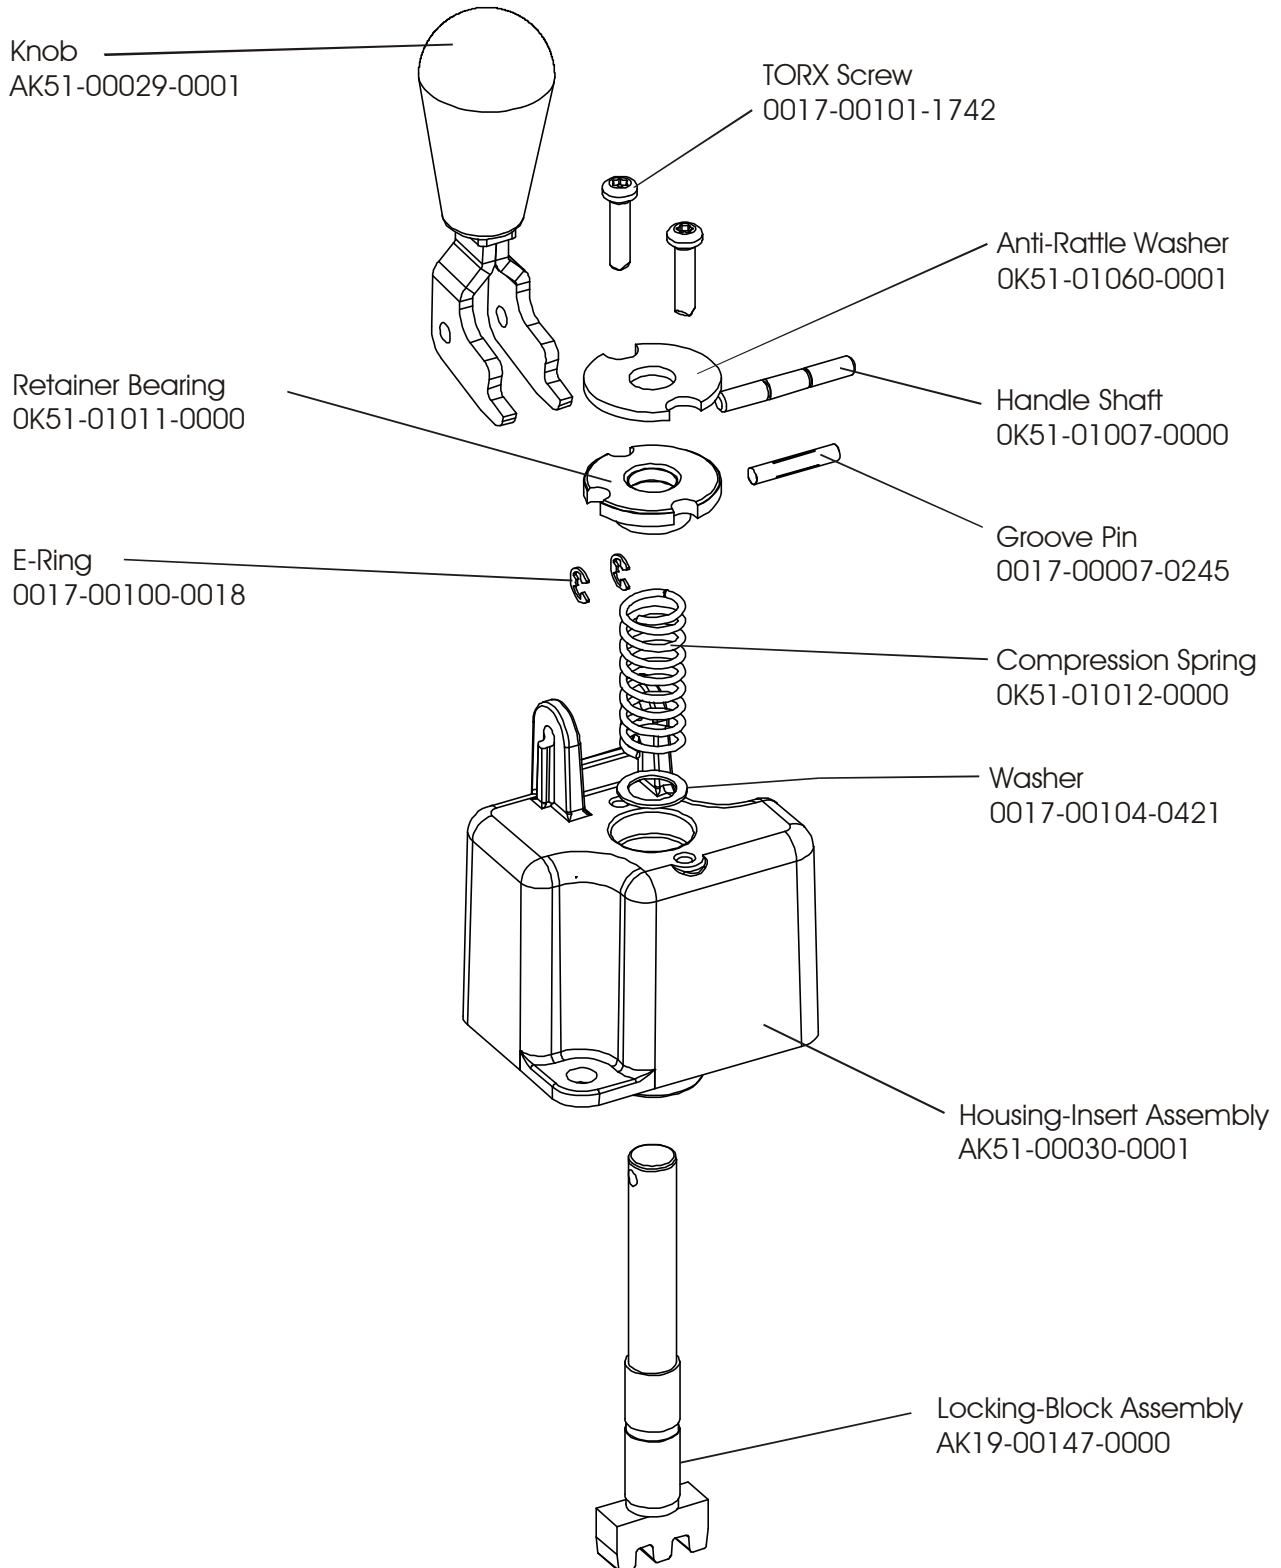

ARCTIC SILVER 95REZ

Seat Locking Assembly – AK51-00053-0001

95REZ-0100-01

S/N CZR100000 and UP