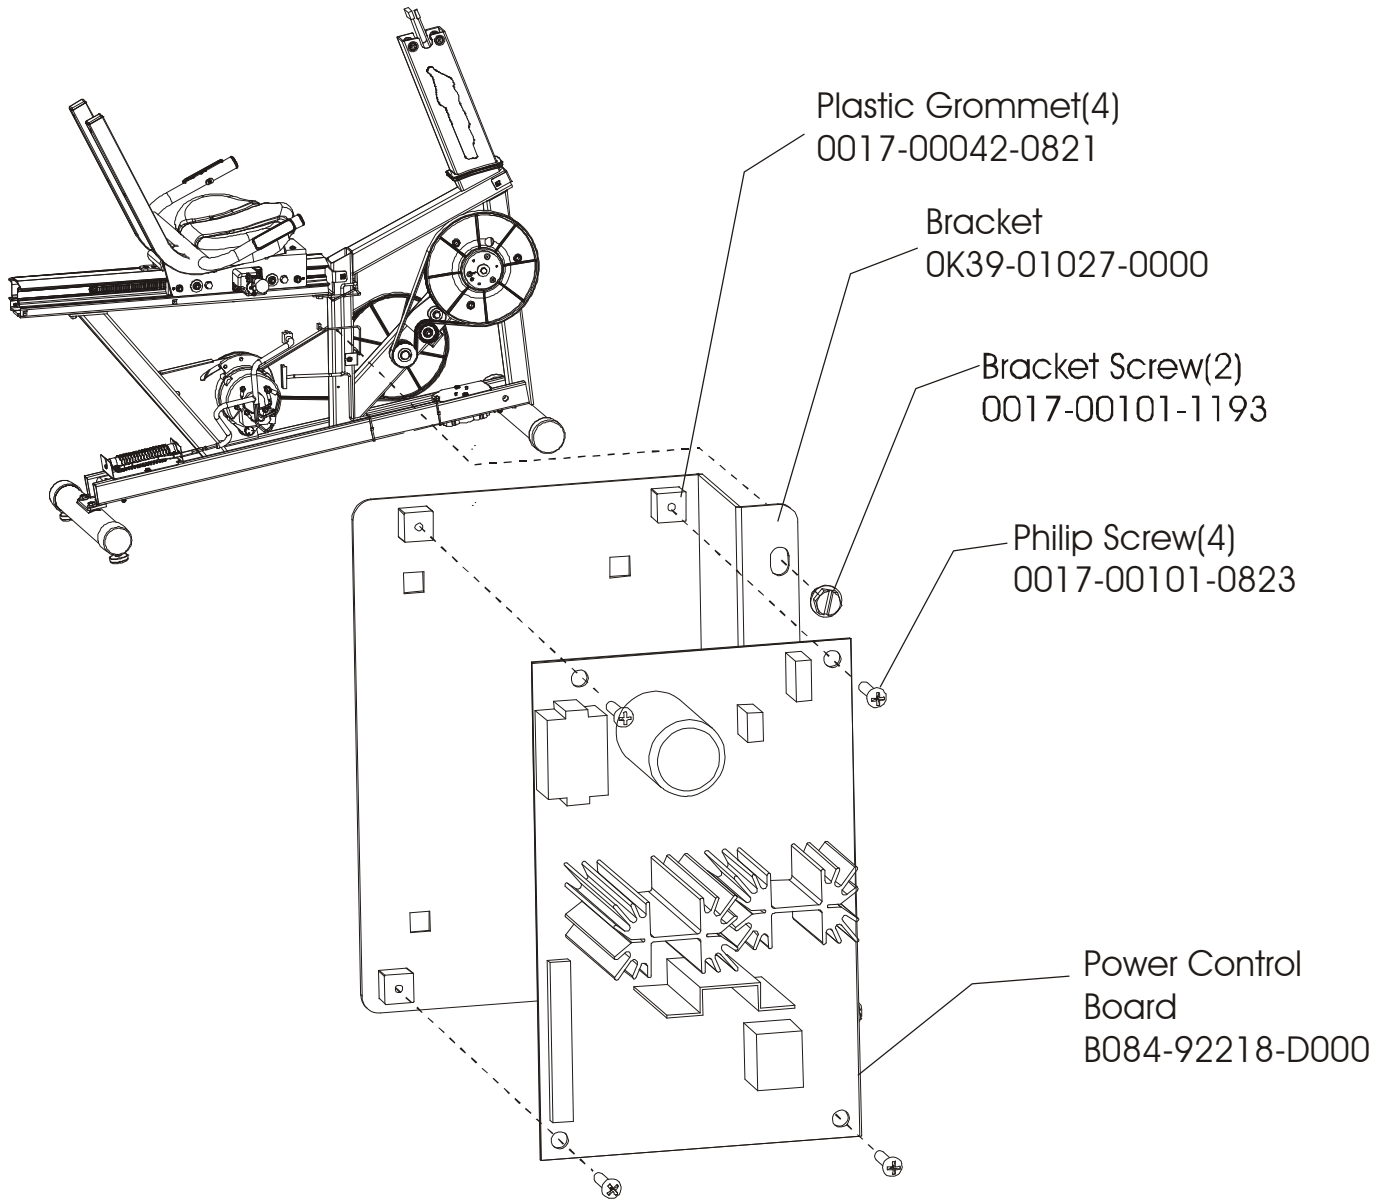

ARCTIC SILVER 95REZ
Alternator w/Pulley Assembly

95REZ-0100-01
S/N CZR100000 and UP

Assembly Number – AK63-00093-0000

Alternator Pulley
0K61-02500-0001

Alternator
0017-00009-0841

ARCTIC SILVER 95REZ
Crankshaft and Bearing Assembly