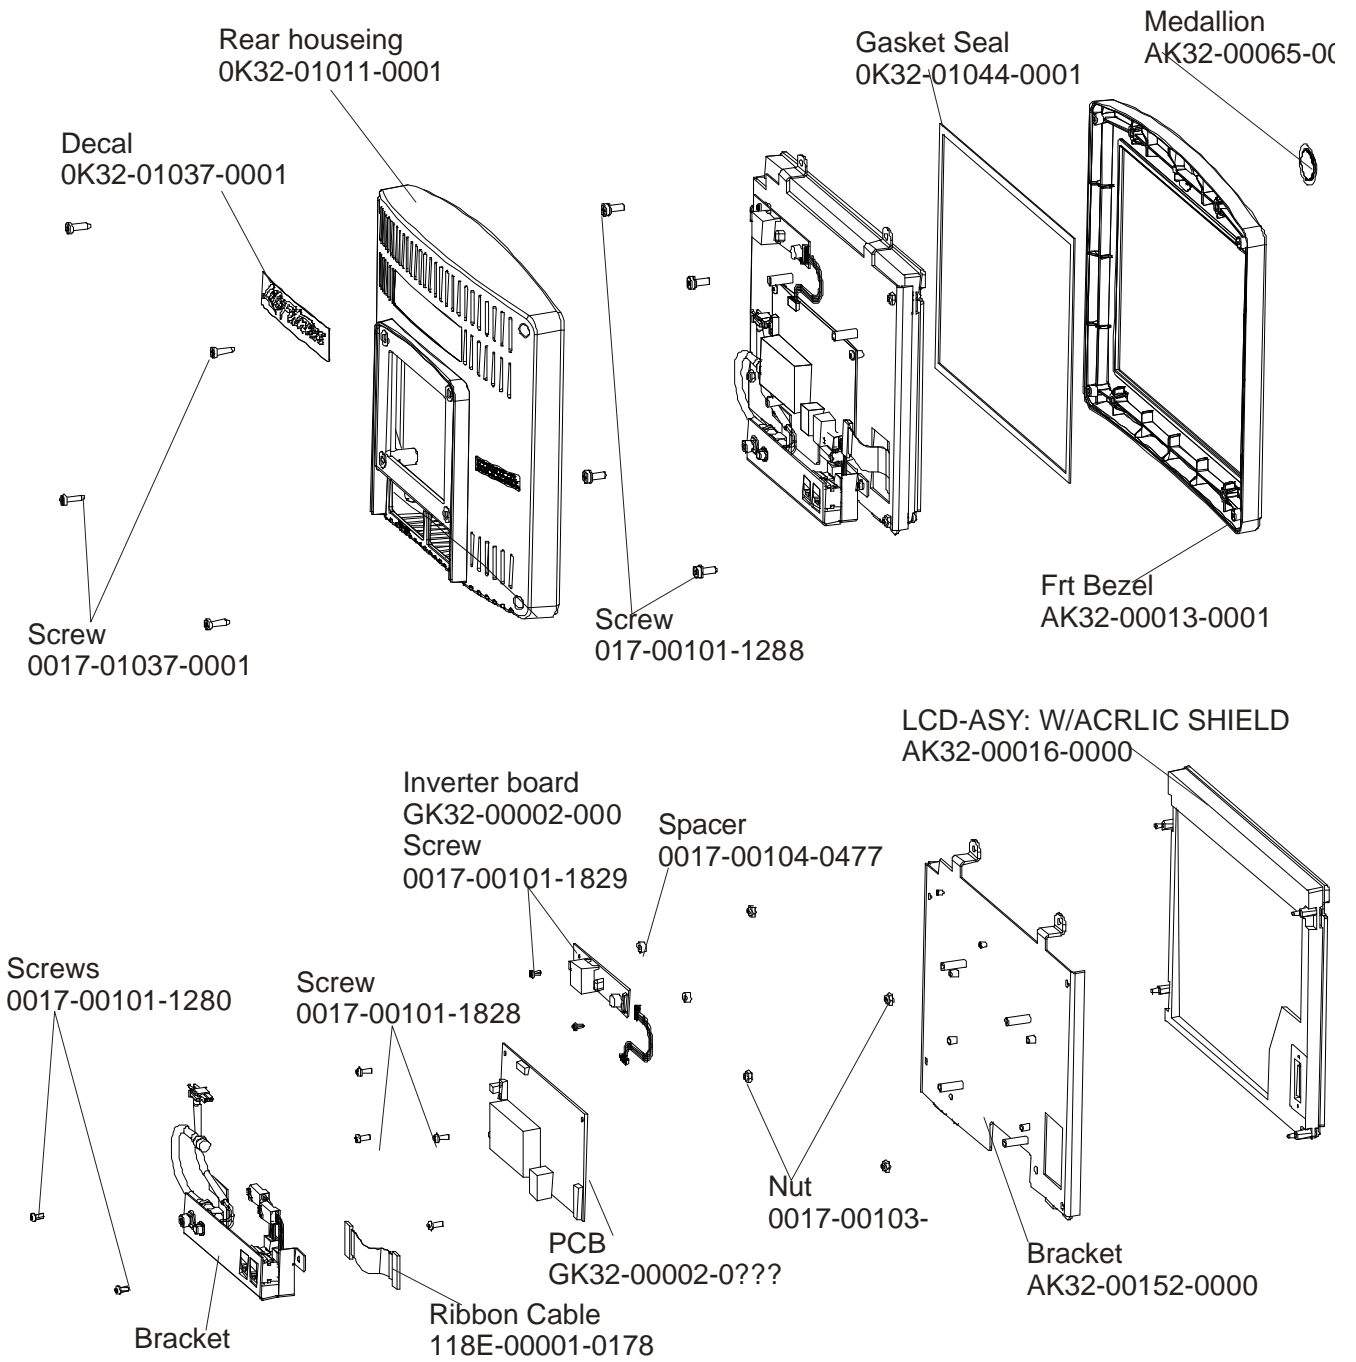

	Page
Console Components.....	4
Entertainment TV Console	5
Connector Bracket Ak32-00156-0000	6
Entertainment Mounting Bracket.....	7
Console Support Assembly.....	8
Shrouds, End Cap, Crankarms and Pedals	9
Belts and 6v Battery.....	10
Resistor Assembly	11
Power Control Board.....	12
Alternator w/Pulley Assembly.....	13
Crankshaft and Bearing Assembly.....	14
Intermediate Shaft and Bearing Assembly	15
Idler Bracket Assembly	16
Seat Assembly	17
Seat Assembly - Bottom.....	18
Seat Frame Assembly.....	19
Seat Pads and Accessory Tray.....	20
Extrusion Assembly.....	21
Seat Locking Assembly.....	22
Wheel and Leveler	23
Cables.....	24

ARCTIC SILVER 95REZ

Console Components

95REZ-0100-01
S/N CZR100000 and UP

Part Number	. Console Assembly	Part Number	Bezel/Switch W/Overlay Assy
AK39-00106-0001	CONS-ASSY: 95CEZ; ENG	AK63-00250-0001	BZL/SW W/OVERLAY ASSY: MFG; 95CEZ/95REZ ENG
AK39-00106-0002	CONS-ASSY; 95CEZ; EUR		
AK39-00106-0003	CONS-ASSY; 95CEZ; GER	AK63-00250-0003	BZL/SW W/OVERLAY ASSY: 95CEZ/95REZ GER
AK39-00106-0004	CONS-ASSY; 95CEZ; SPN	AK63-00250-0004	BZL/SW W/OVERLAY ASSY: 95CEZ/95REZ SPN
AK39-00106-0006	CONS-ASSY; 95CEZ; JAP	AK63-00250-0006	BZL/SW W/OVERLAY ASSY: 95CEZ/95REZ JAP
AK39-00106-0007	CONS-ASSY; 95CEZ; FRN	AK63-00250-0007	BZL/SW W/OVERLAY ASSY: 95CEZ/95REZ FRN
AK39-00106-0008	CONS-ASSY; 95CEZ; ITL	AK63-00250-0008	BZL/SW W/OVERLAY ASSY: 95CEZ/95REZ ITL
AK39-00106-0009	CONS-ASSY; 95CEZ; DUT	AK63-00250-0009	BZL/SW W/OVERLAY ASSY: 95CEZ/95REZ DUT
AK39-00106-0010	CONS-ASSY; 95CEZ; POR	AK63-00250-0010	BZL/SW W/OVERLAY ASSY;; 95CEZ/95REZ POR
AK39-00106-0014	CONS-ASSY; 95CEZ; TUR		

ARCTIC SILVER 95REZ
Entertainment TV Console

95REZ-0000-01
S/N CZR100000 and UP

ARCTIC SILVER 9RCEZ
Connector Bracket AK32-00156-0000

95REZ-0000-01
S/N CZR100000 and UP

ARCTIC SILVER 95REZ
Entertainment Mounting Bracket