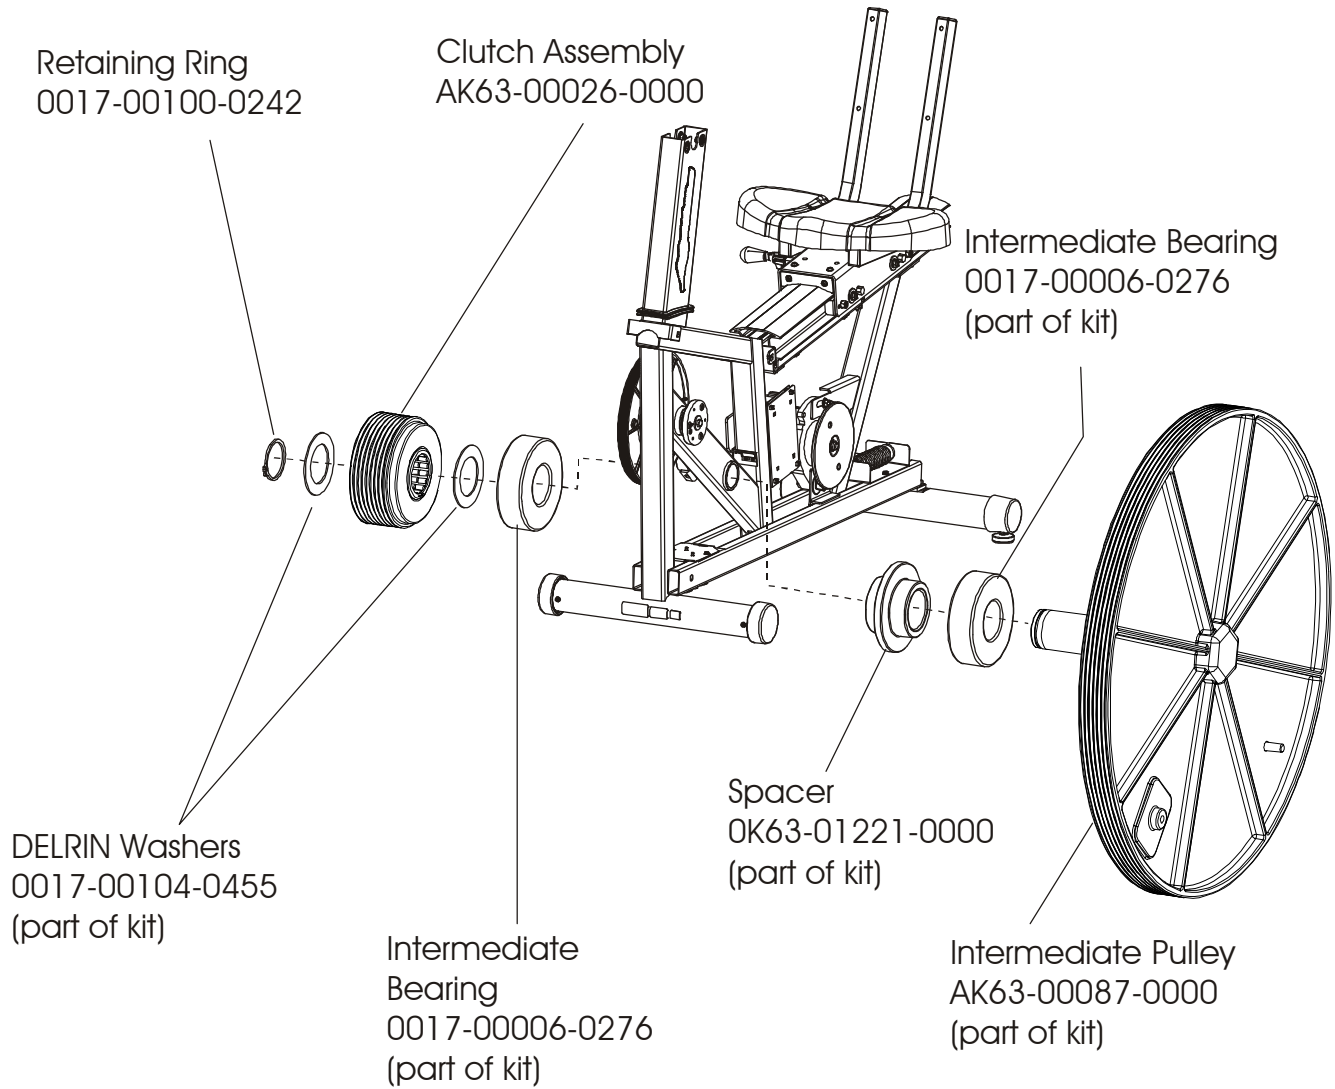

ARCTIC SILVER 95REZ
Alternator w/Pulley Assembly

95REZ-0100-01
S/N CZR100000 and UP

Assembly Number – AK63-00093-0000

Alternator Pulley
0K61-02500-0001

Alternator
0017-00009-0841

ARCTIC SILVER 95REZ
Crankshaft and Bearing Assembly

95REZ-0100-01
S/N CZR100000 and UP

Kit Number – GK63-00002-0006

ARCTIC SILVER 95REZ
Intermediate Shaft and Bearing Assembly

95REZ-0100-01
S/N CZR100000 and UP

Kit Number – GK63-00002-0007

Idler Bracket Assembly – AK63-00021-0000