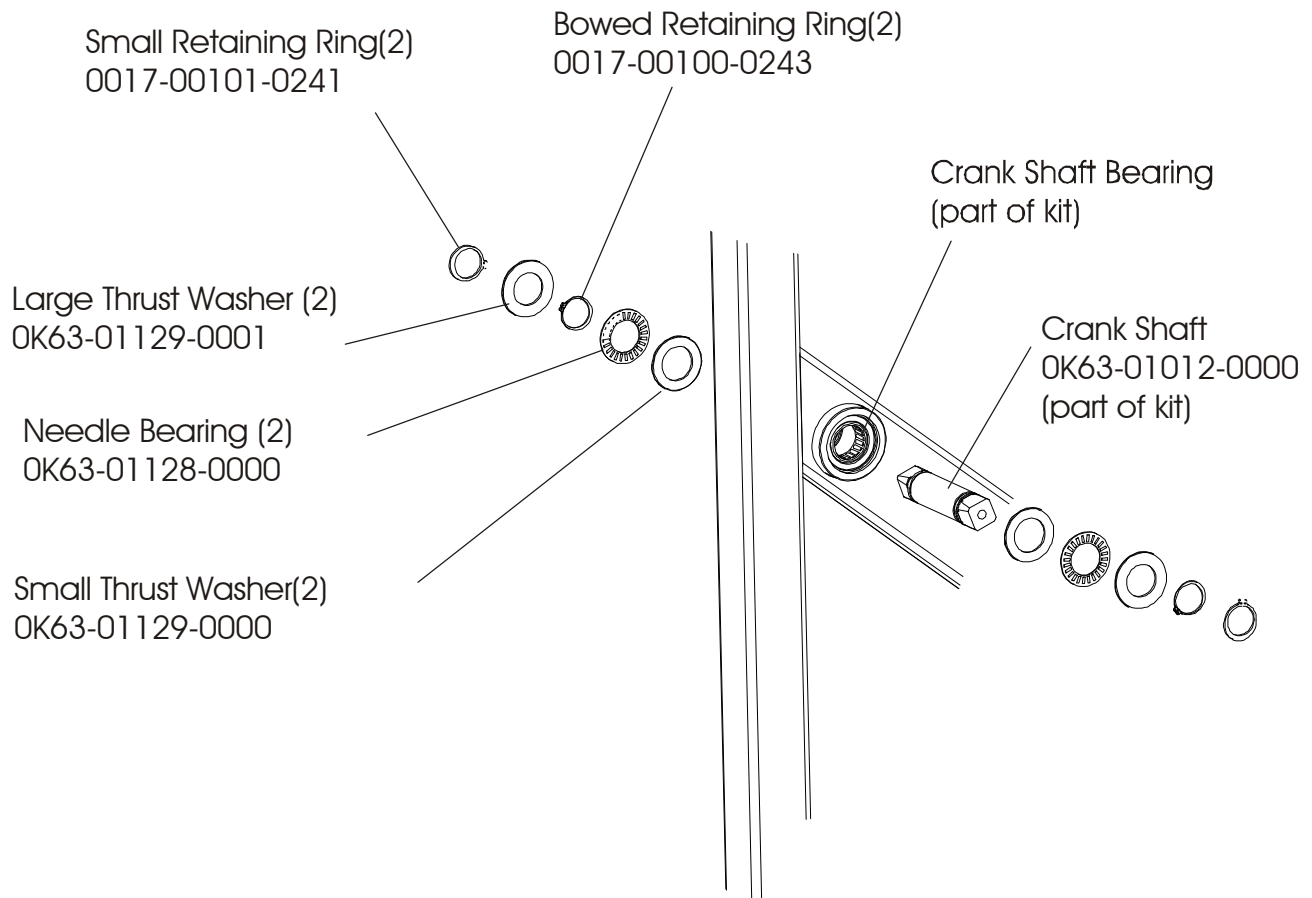

ARCTIC SILVER 95REZ
Alternator w/Pulley Assembly

95REZ-0100-01
S/N CZR100000 and UP

Assembly Number – AK63-00093-0000

Alternator Pulley
0K61-02500-0001

Alternator
0017-00009-0841

ARCTIC SILVER 95REZ
Crankshaft and Bearing Assembly

95REZ-0100-01
S/N CZR100000 and UP

Kit Number – GK63-00002-0006

ARCTIC SILVER 95REZ
Intermediate Shaft and Bearing Assembly

95REZ-0100-01
S/N CZR100000 and UP

Kit Number – GK63-00002-0007

Idler Bracket Assembly – AK63-00021-0000